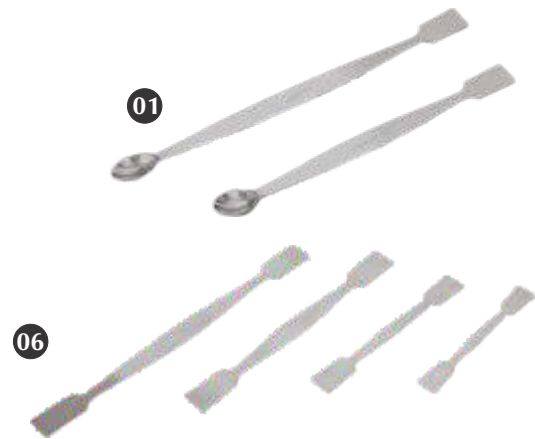

### Spatula

Material : Stainless Steel, Grade 202

Item Code	Size	Type	Pcs/Pack
374.303.01	125 mm	one end spoon and one end flat	10
374.303.02	150 mm	one end spoon and one end flat	10
374.303.03	200 mm	one end spoon and one end flat	10
374.303.04	250 mm	one end spoon and one end flat	10
374.303.05	300 mm	one end spoon and one end flat	10
374.303.06	125 mm	both end flat	10
374.303.07	150 mm	both end flat	10
374.303.08	200 mm	both end flat	10
374.303.09	250 mm	both end flat	10

### Double Spatula

Material : Stainless steel, Grade 202,  
one end Chattaway, one end flat

Item Code	Size	Pcs/Pack
375.303.01	155 mm	10
375.303.02	210 mm	10
375.303.03	250 mm	10

### Double Spatula

Material : Stainless steel, one end tapered,  
one end flat, flexible type, Grade 202

Item Code	Size	Pcs/Pack
376.303.01	155 mm	10
376.303.02	260 mm	10
376.303.03	305 mm	10

### Micro Spatula

Material : Stainless steel, one end spoon  
and one side spatula, Grade 202

Item Code	Size	Pcs/Pack
377.303.01	155 mm	10